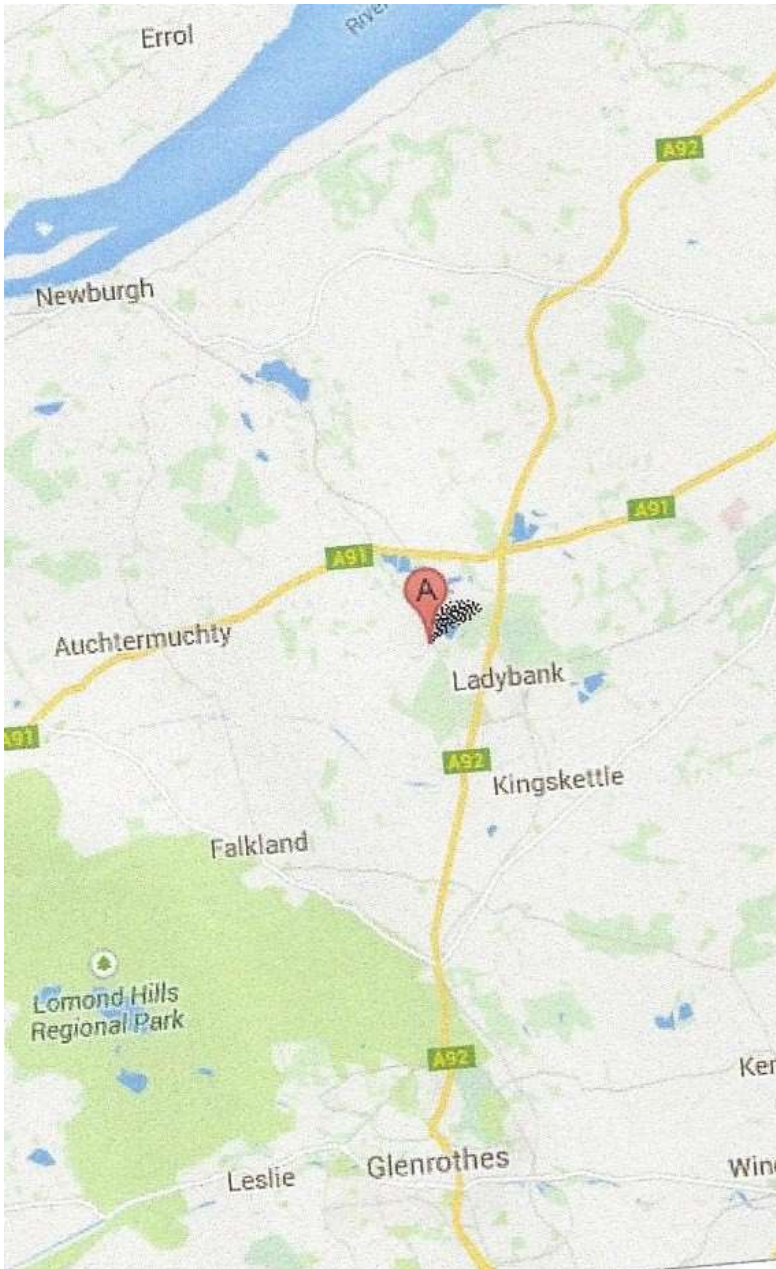

# DIRECTIONS TO

# Highfield @Howe EC

Arnot Acres  
Giffordtown  
Ladybank  
Fife  
KY15 7UW

From the South/Forth Bridge  
Exit the M90 at Junction 2A and follow the the A92 taking a left fork onto the B937 a mile or so north of Freuchie, signposted Giffordtown. Highfield @ Howe is a couple of miles on the left, or

From the South, West/Forth Bridge/Kincardine Bridge Exit the M90 at Junction 8 (this junction has a northbound exit only) onto the A91 and travel through Gateside and Auchtermuchty and turn right onto the B937 signposted to Giffordtown. Highfield @ Howe is a mile on the right.

From the North/Tay Bridge  
Follow the A92 south to the Melville Lodges roundabout and turn right onto the A91, after just over a mile turn left onto the B937 signposted to Giffordtown. Highfield @ Howe is a mile on the right.